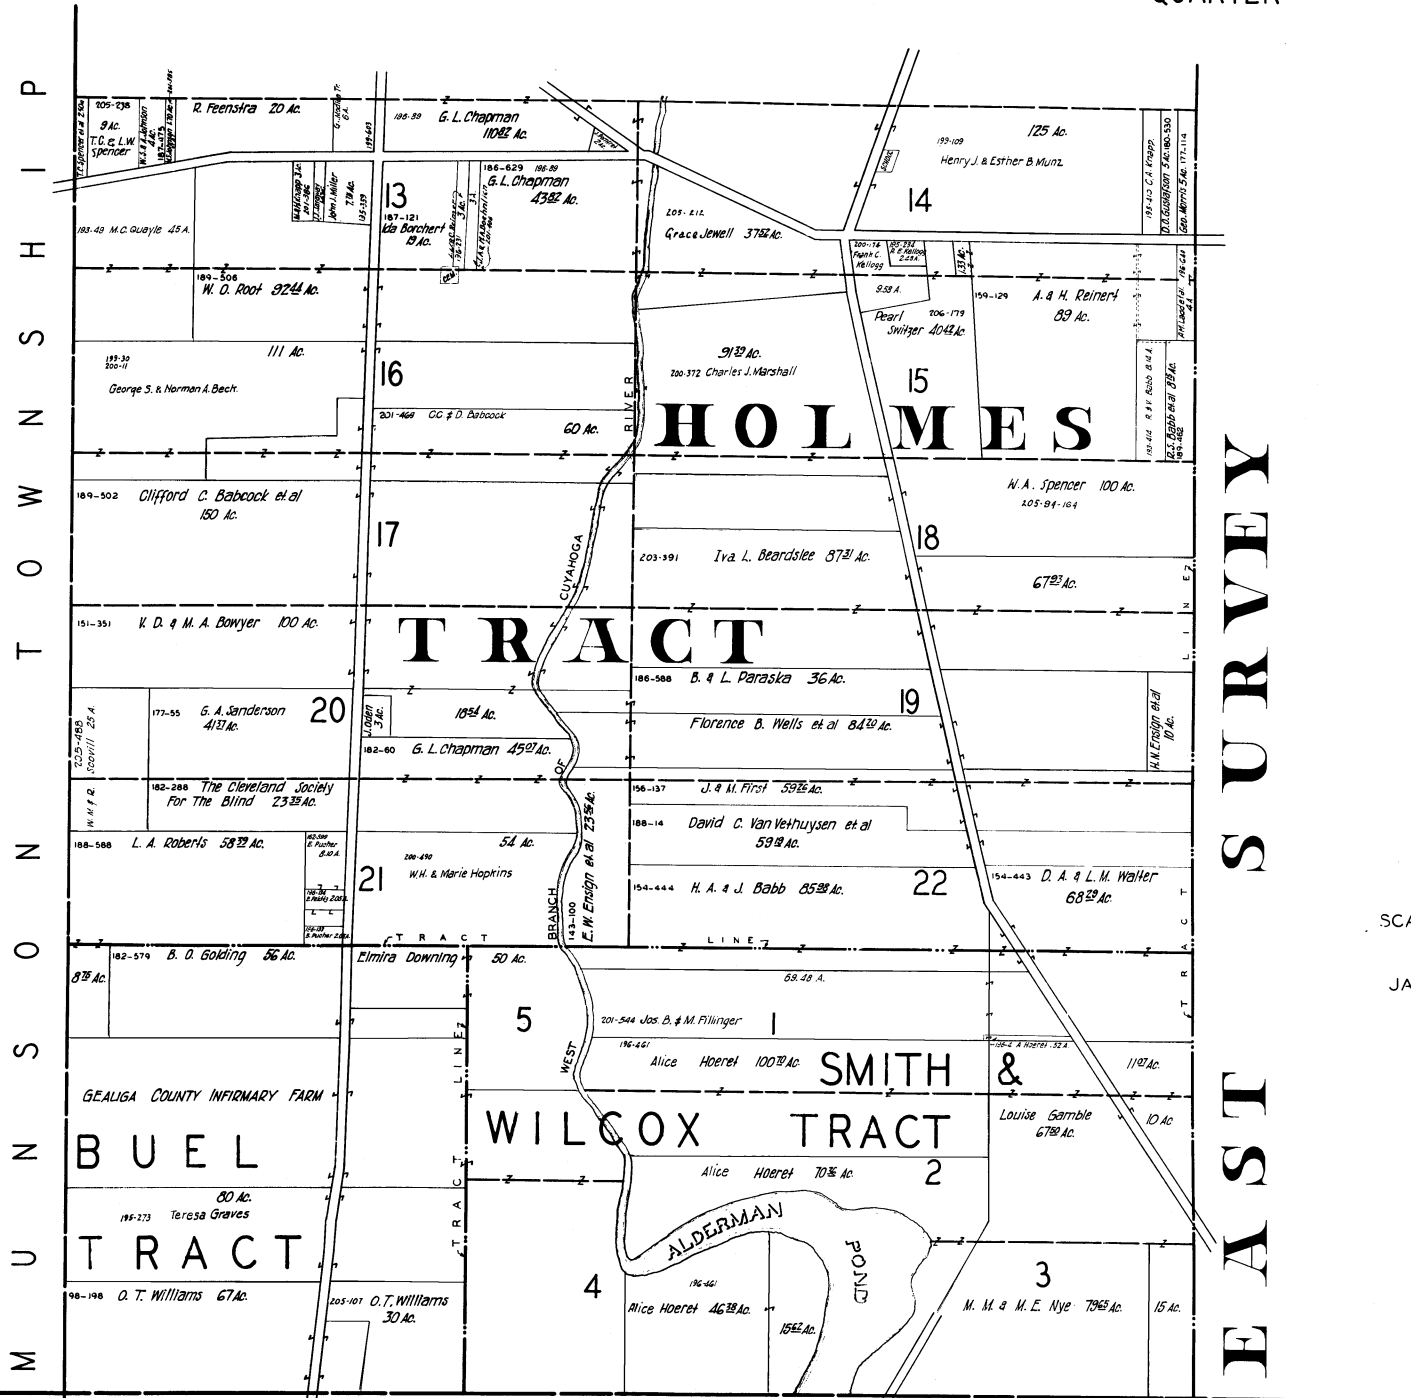

CLARIDON TWP - N.E. NOT TO SCALE 1941

SCALE 1in.=10Ch.

JAN. 1, 1941

CLARIDON TWP - S.W. NOT TO SCALE 1941

SOUTH-WEST
QUARTER

CLARIDON TWP.

SOUTH-WEST
QUARTER

EAST SURVEY

SCALE 1in.=10Ch.

JAN. 1, 1941

NEWBURY TWP.

B U R T O N T O W N S H I P