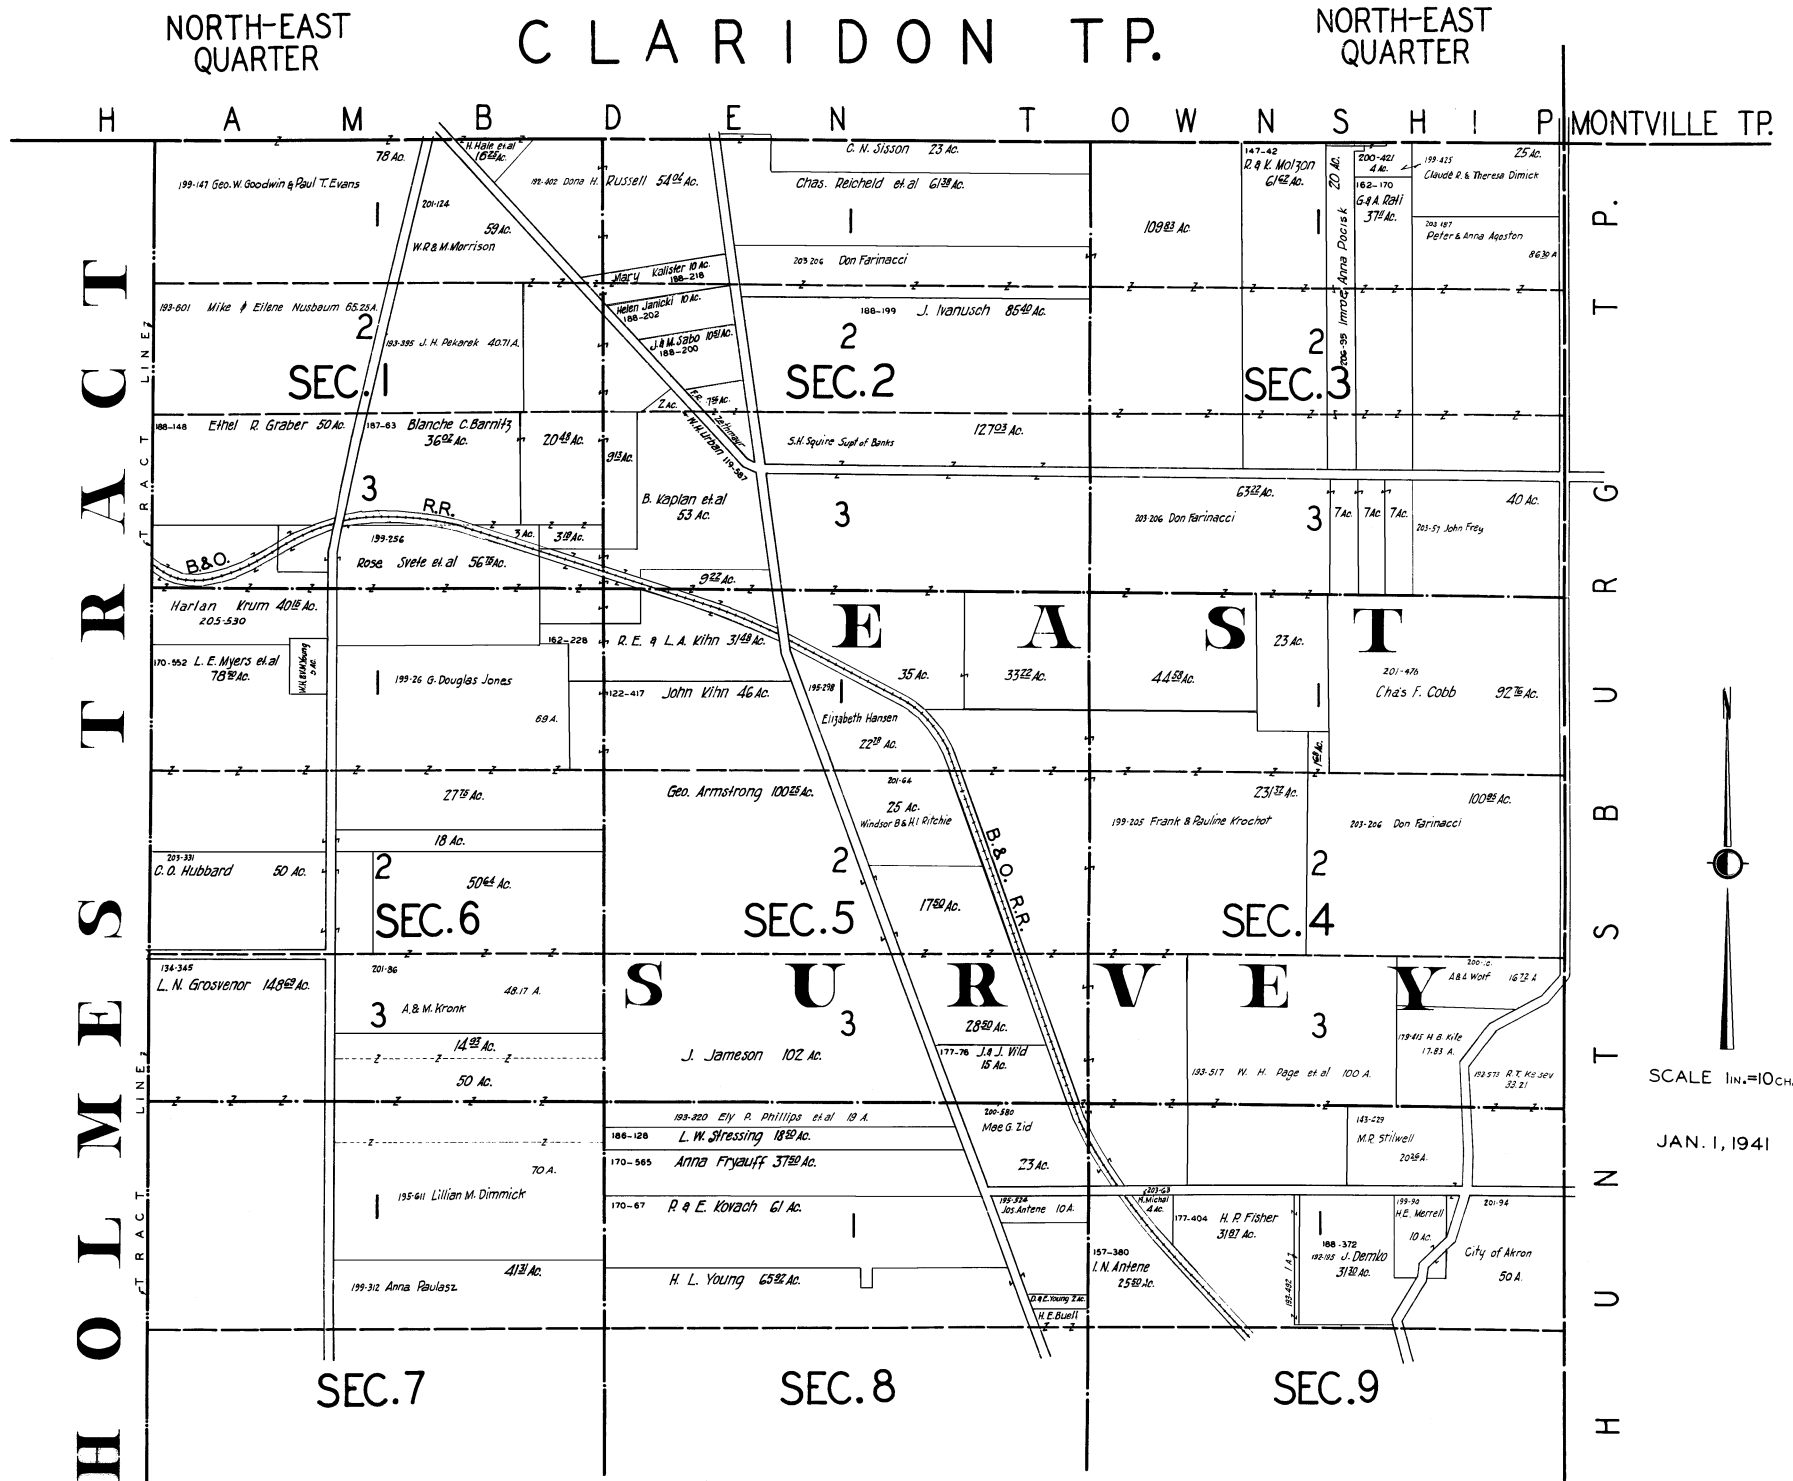

CLARIDON TWP - N.E. NOT TO SCALE 1941

SCALE 1in.=10Ch.

JAN. 1, 1941

CLARIDON TWP - S.W. NOT TO SCALE 1941

SOUTH-WEST
QUARTER

CLARIDON TWP.

SOUTH-WEST
QUARTER

EAST SURVEY

SCALE 1in.=10Ch.

JAN. 1, 1941

NEWBURY TWP.

B U R T O N T O W N S H I P